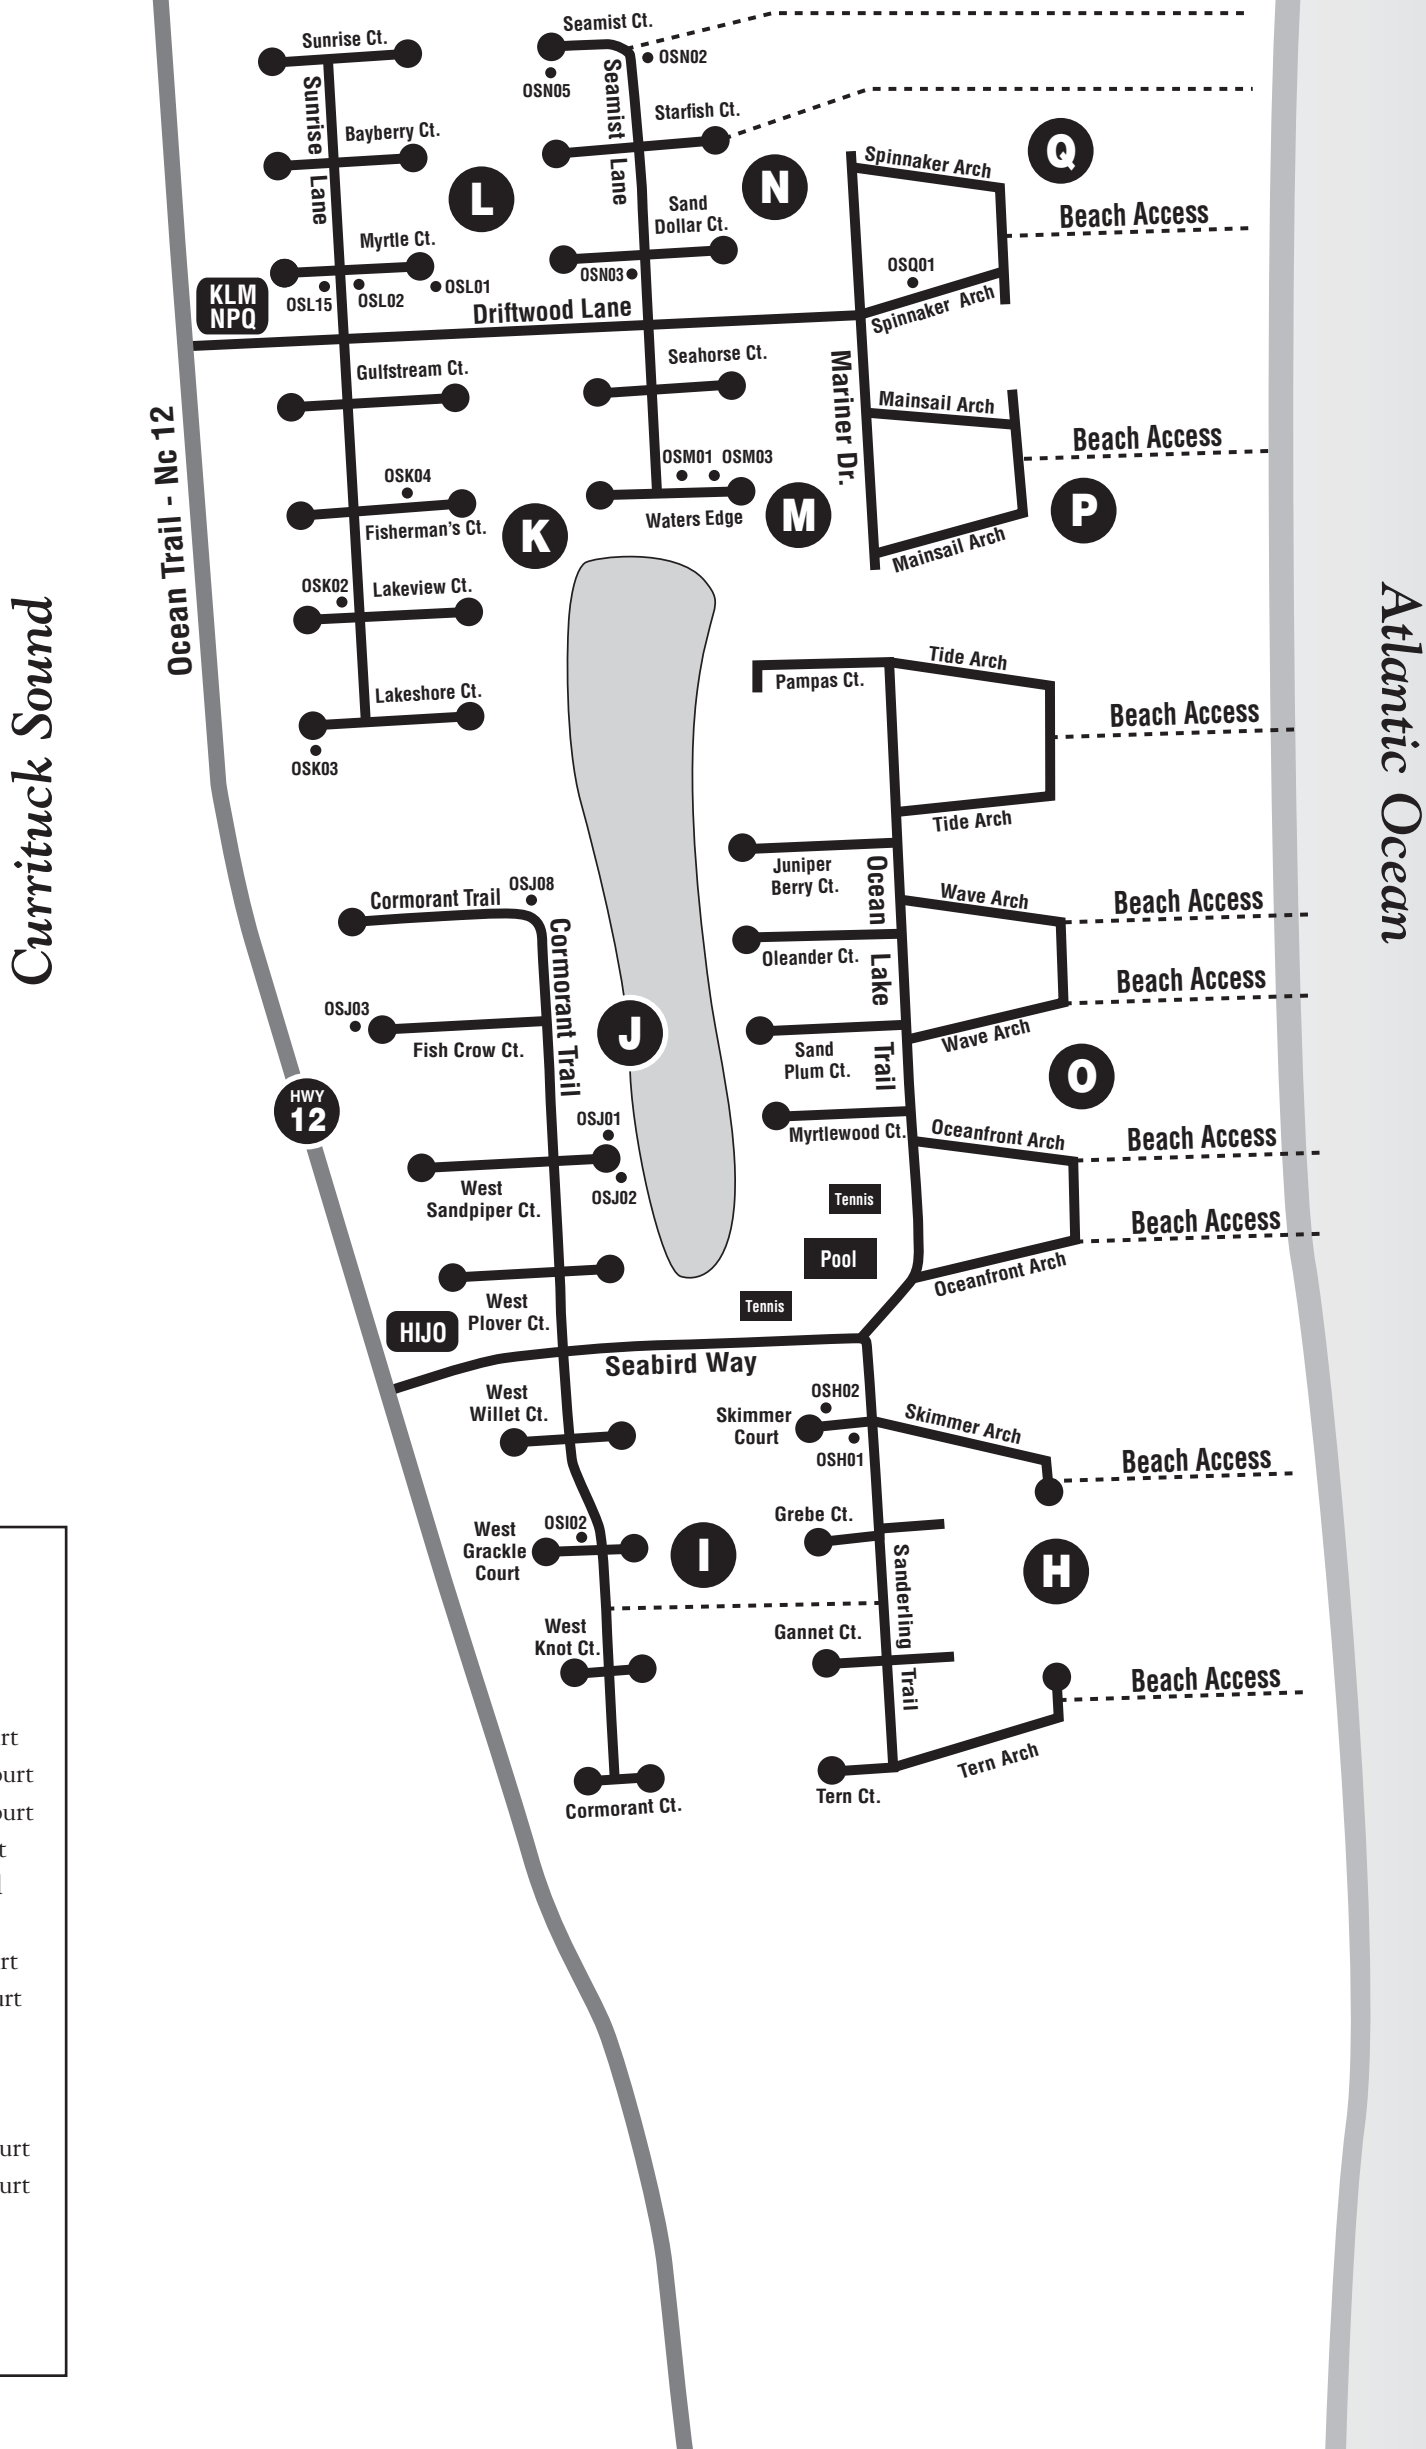

# Ocean Sands 1

OFFICE PHONE:

252-453-9650

If checking in after 5 PM and you have any problems, please call the After-Hours

Emergency Phone.

252-202-8672

These maps are for representative locations only.

Not to be used for navigational purposes.

Properties by Address	
Ocean Sands	
OSH01	628 Skimmer Court
OSH02	633 Skimmer Court
OSI02	741 W. Grackle Court
OSJ01	743 E. Sandpiper Court
OSJ02	738 E. Sandpiper Court
OSJ03	761 Fish Crow Court
OSJ08	753 Cormorant Trail
OSK02	763 Lakeview Court
OSK03	764 Lake Shore Court
OSK04	753 Fisherman's Court
OSL01	762 Myrtle Court
OSL02	766 Myrtle Court
OSL15	770 Myrtle Court
OSM01	743 Waters Edge Court
OSM03	741 Waters Edge Court
OSN02	755 Sea Mist Lane
OSN03	752 Sandollar Court
OSN05	764 Sea Mist Court
OSQ01	722 Spinnaker Arch