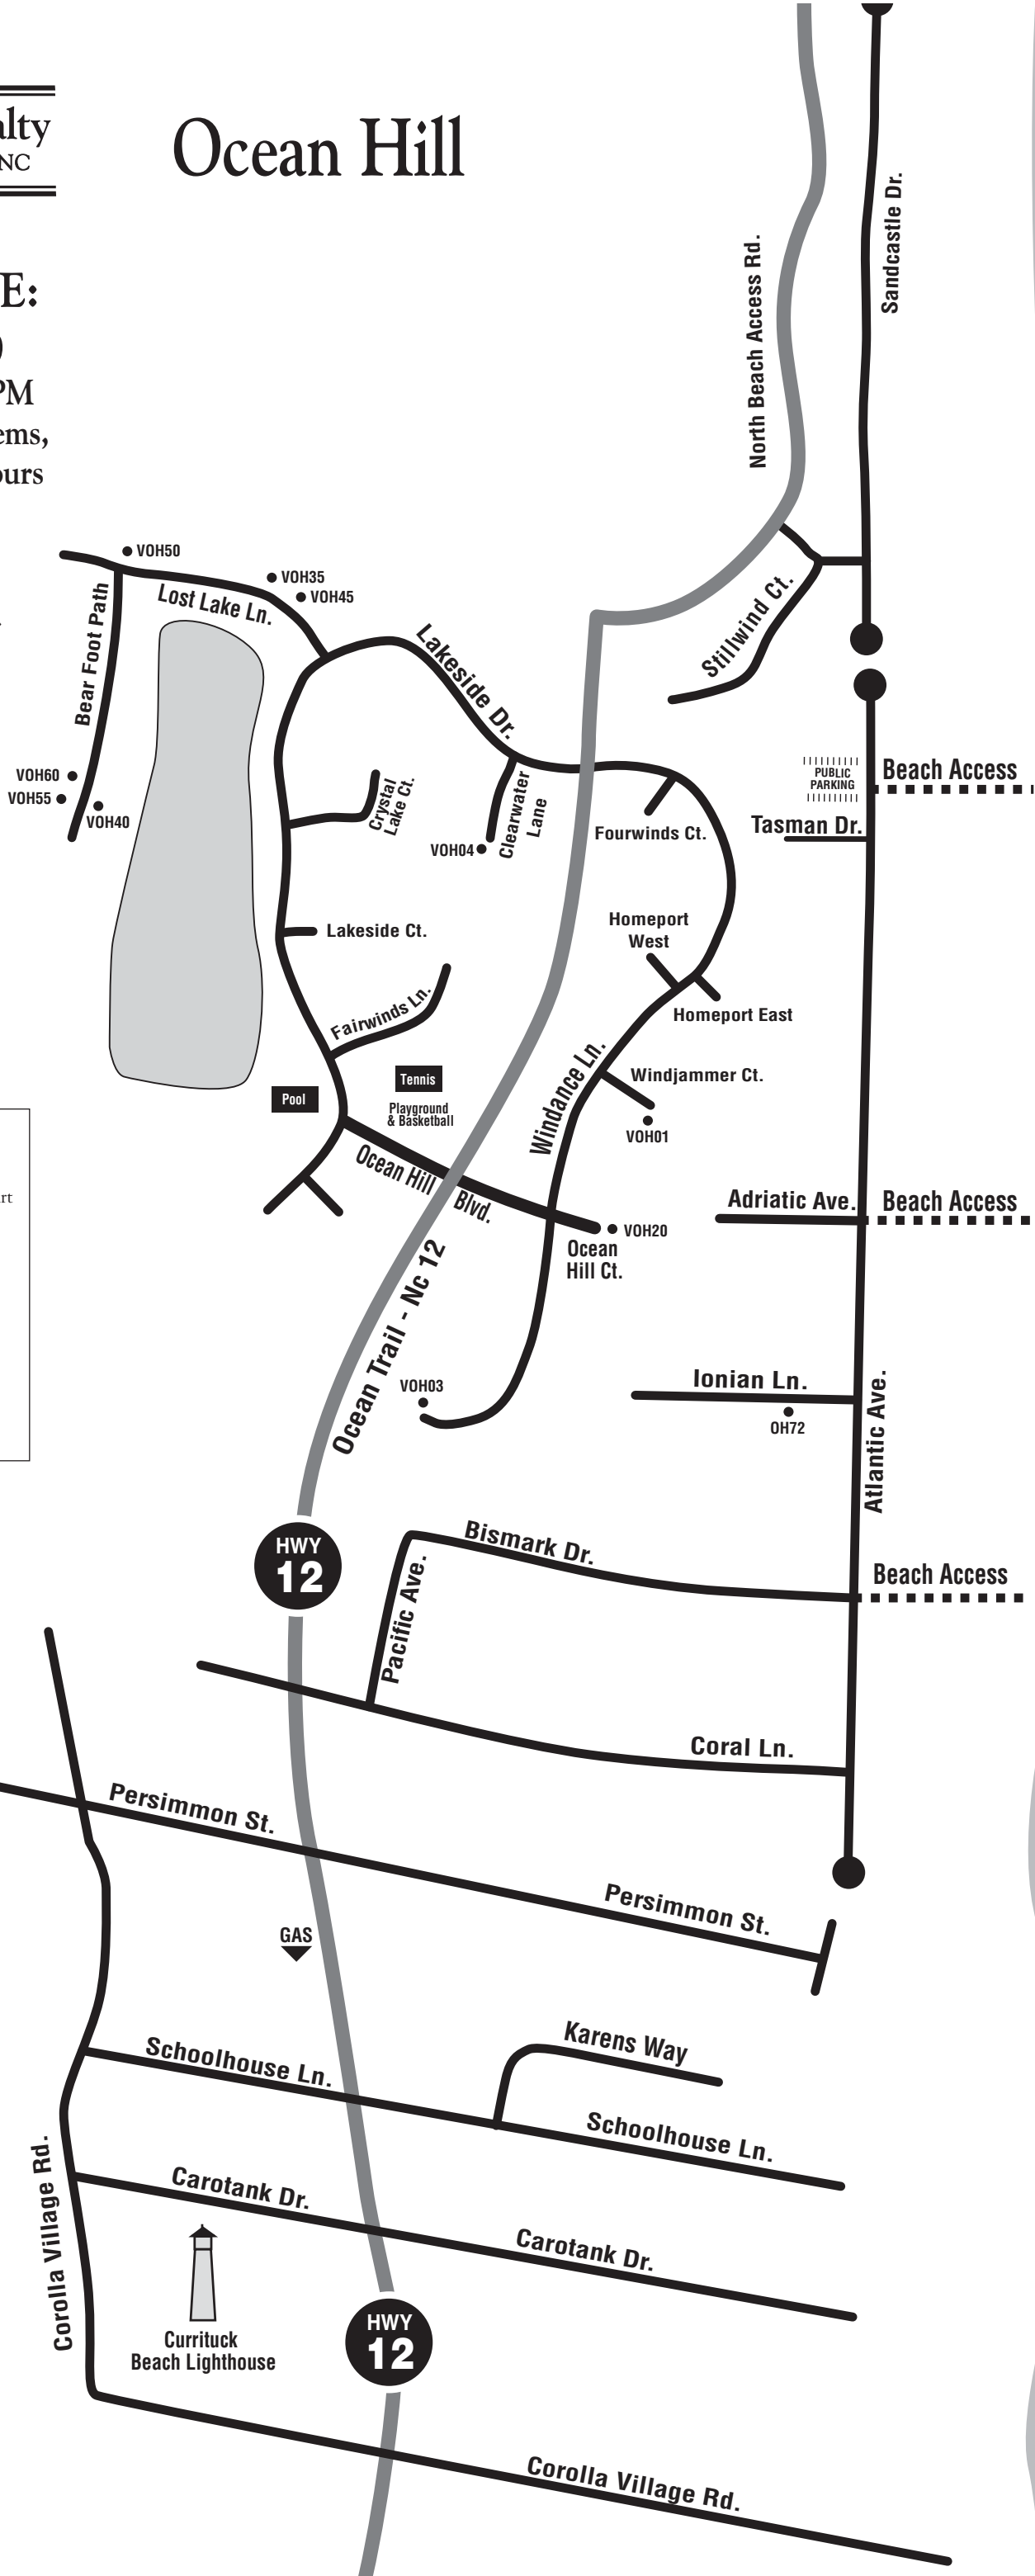

Ocean Hill

OFFICE PHONE:

252-453-9650

If checking in after 5 PM and you have any problems, please call the After-Hours

Emergency Phone.

252-202-8672

These maps are for representative locations only.

Not to be used for navigational purposes.

Properties by Address

Village of Ocean Hill

- VOH01 1243 Windjammer Court
- VOH03 1208 Windance Lane
- VOH04 1263 Clearwater Lane
- VOH20 1229 Ocean Hill Court
- VOH35 1271 Lost Lake Lane
- VOH40 1273 Bear Foot Path
- VOH45 1269 Lost Lake Lane
- VOH50 1281 Lost Lake Lane
- VOH55 1274 Bear Foot Path
- VOH60 1278 Bear Foot Path

Ocean Hill

- OH72 1028 Ionian Lane

Currituck Sound

Atlantic Ocean