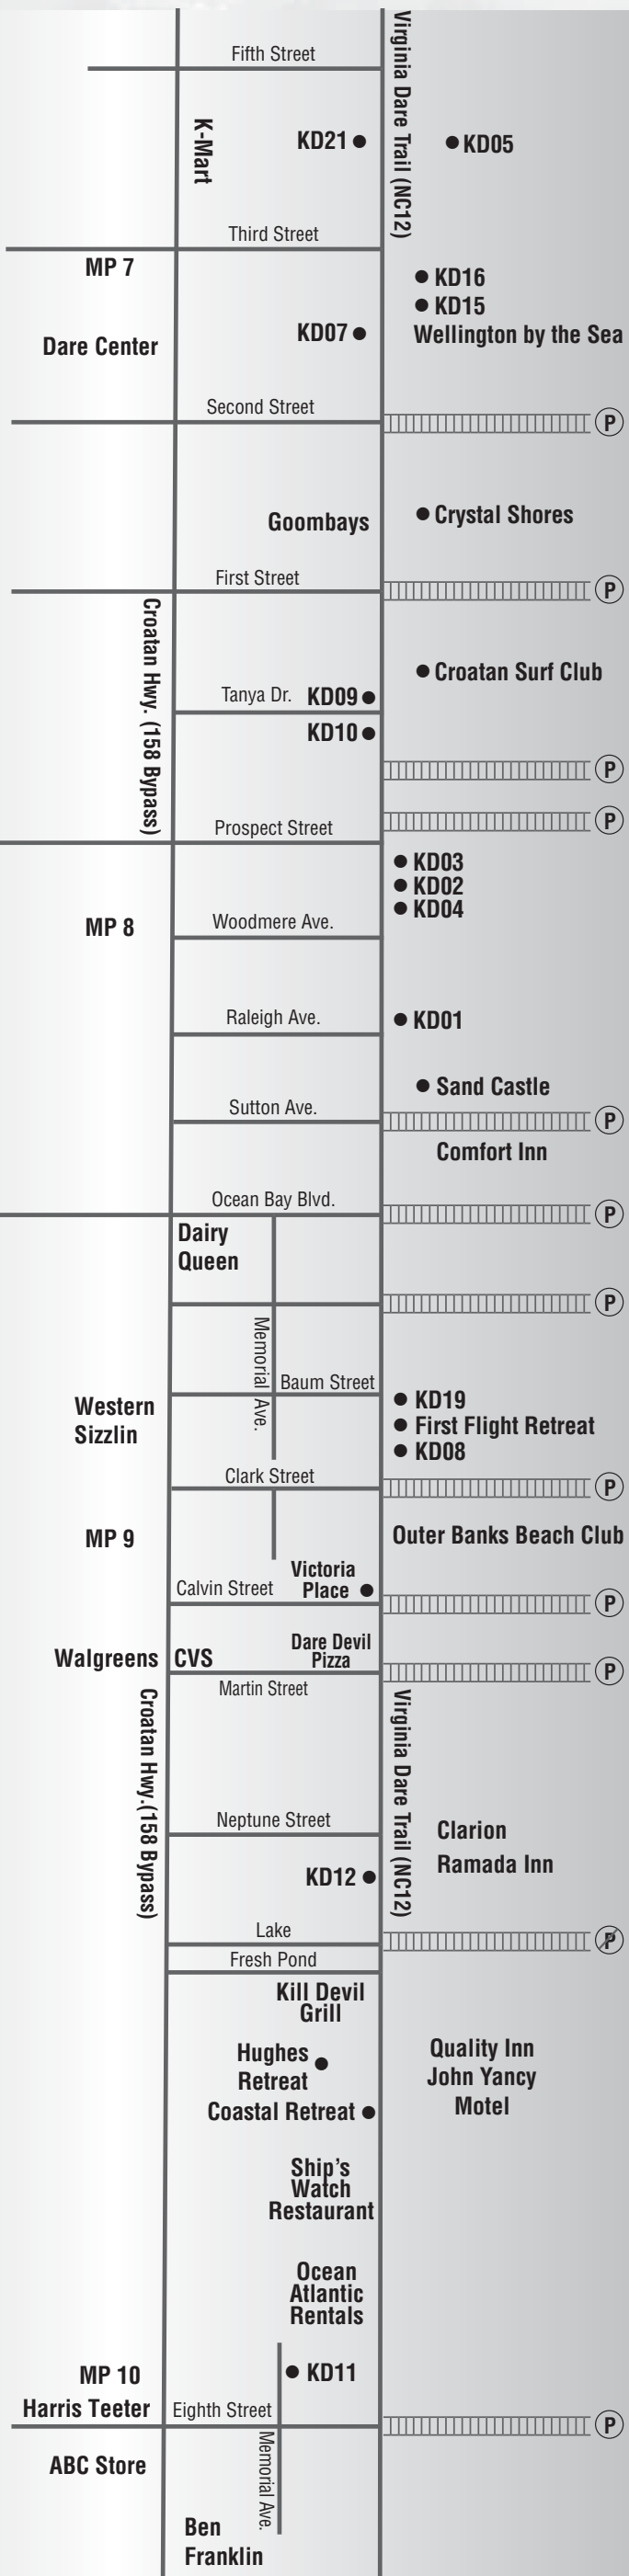

Kill Devil Hills

Office Phone: 252-480-2224
 If checking in after 5 PM and you have any problems, please call
 Service: 252-202-8671
 Rentals: 252-202-8670

Roanoke Sound

Atlantic Ocean

Properties by Address	
KD01	701 N. Virginia Dare Trail
KD02	1011 N. Virginia Dare Trail
KD03	1013 N. Virginia Dare Trail
KD04	1009 N. Virginia Dare Trail
KD05	1921 N. Virginia Dare Trail
KD07	1708 N. Virginia Dare Trail
KD08	909 S. Virginia Dare Trail
KD09	123 Tanya Drive
KD10	1204 N. Virginia Dare Trail
KD11	2023 Memorial Avenue
KD12	1618 S. Virginia Dare Trail
KD15	1719 N. Virginia Dare Trail
KD16	1721 N. Virginia Dare Trail
KD19	707 S. Virginia Dare Trail
KD21	1920 N. Virginia Dare Trail
BB01	1205 Argus Road
Crystal Shores	
1601 N. Virginia Dare Trail	
Coastal Retreat	
2016 S. Virginia Dare Trail	
Hughes Retreat	
2010 S. Virginia Dare Trail	
Sand Castle	
503 N. Virginia Dare Trail	
Victoria Place	
1014 S. Virginia Dare Trail	
Croatan Surf Club	
1325 N. Virginia Dare Trail	
First Flight Retreat	
815 S. Virginia Dare Trail	

Legend	
Beach Access	
Parking	
No Parking	

These maps are for representative locations only. Not to be used for navigational purposes.