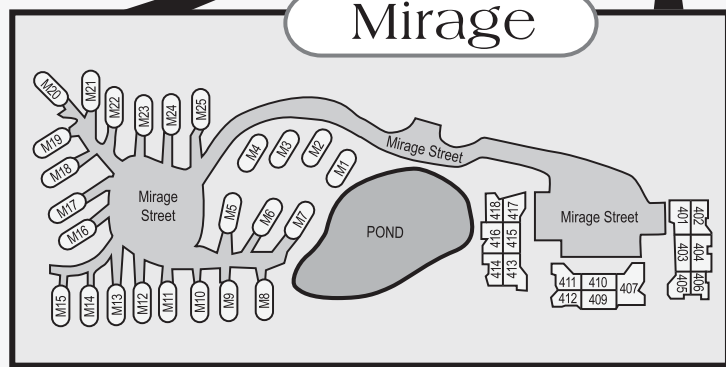

Corolla Light

Currituck Sound

The Whalehead Club

Boat Ramp

Ecology Pier

LAKE

Soundside Pier

Soundside Pier

Mirage

Lighthouse Villas

Corolla Light Town Center

Oceanfront Rec. Center

Atlantic Ocean

Corolla Light Trolley Stops:

- ➊ Near House #583 on Hampton St.
- ➋ Near Entrance to Soundside Pool on Hampton St.
- ➌ Between House #554 & #555 on Hampton St.
- ➍ On Trolley Trail on Northside of Sports Center
- ➎ At Maint. Entrance to the Mirage on Mirage St.
- ➏ Miller Court near House #533
- ➐ Inn at Corolla Light
- ➑ Baum Court Near House #517
- ➒ South End of Beacon Hill
- ➓ On Austin St. on Soundside Near House #312
- ➑ Simmons Court off Austin St. on Soundside
- ➒ On Austin St. on Soundside Near Dunton Dr.
- ➓ Austin St. on Oceanside just North of Corolla Light Town Center
- ➑ On Franklyn St. Near Baldwin Ct.
- ➒ On Corner of Payson St. and Franklyn St. on East Side
- ➓ Franklyn St. and Strong Ct.
- ➑ On Morris Drive Near House #713
- ➒ At Morris Dr. North Near House #723
- ➓ At Oceanfront Clubhouse by Basketball Ct.