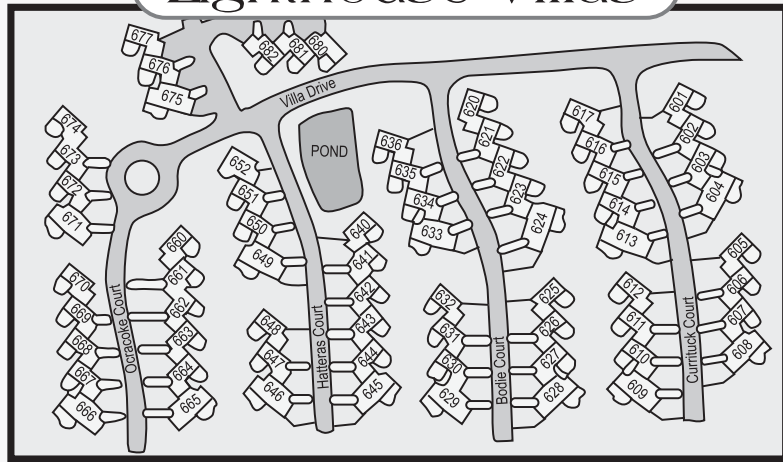

Corolla Light

Currituck Sound

The Whalehead Club

Boat Ramp

Ecology Pier

LAKE

Soundside Pier

Soundside Pier

Mirage

Lighthouse Villas

Corolla Light Town Center

Oceanfront Rec. Center

Atlantic Ocean

Corolla Light Trolley Stops:

- ➊ Near House #583 on Hampton St.
- ➋ Near Entrance to Soundside Pool on Hampton St.
- ➌ Between House #554 & #555 on Hampton St.
- ➍ On Trolley Trail on Northside of Sports Center
- ➎ At Maint. Entrance to the Mirage on Mirage St.
- ➏ Miller Court near House #533
- ➐ Inn at Corolla Light
- ➑ Baum Court Near House #517
- ➒ South End of Beacon Hill
- ➓ On Austin St. on Soundside Near House #312
- ➑ Simmons Court off Austin St. on Soundside
- ➒ On Austin St. on Soundside Near Dunton Dr.
- ➓ Austin St. on Oceanside just North of Corolla Light Town Center
- ➑ On Franklyn St. Near Baldwin Ct.
- ➒ On Corner of Payson St. and Franklyn St. on East Side
- ➓ Franklyn St. and Strong Ct.
- ➑ On Morris Drive Near House #713
- ➒ At Morris Dr. North Near House #723
- ➓ At Oceanfront Clubhouse by Basketball Ct.