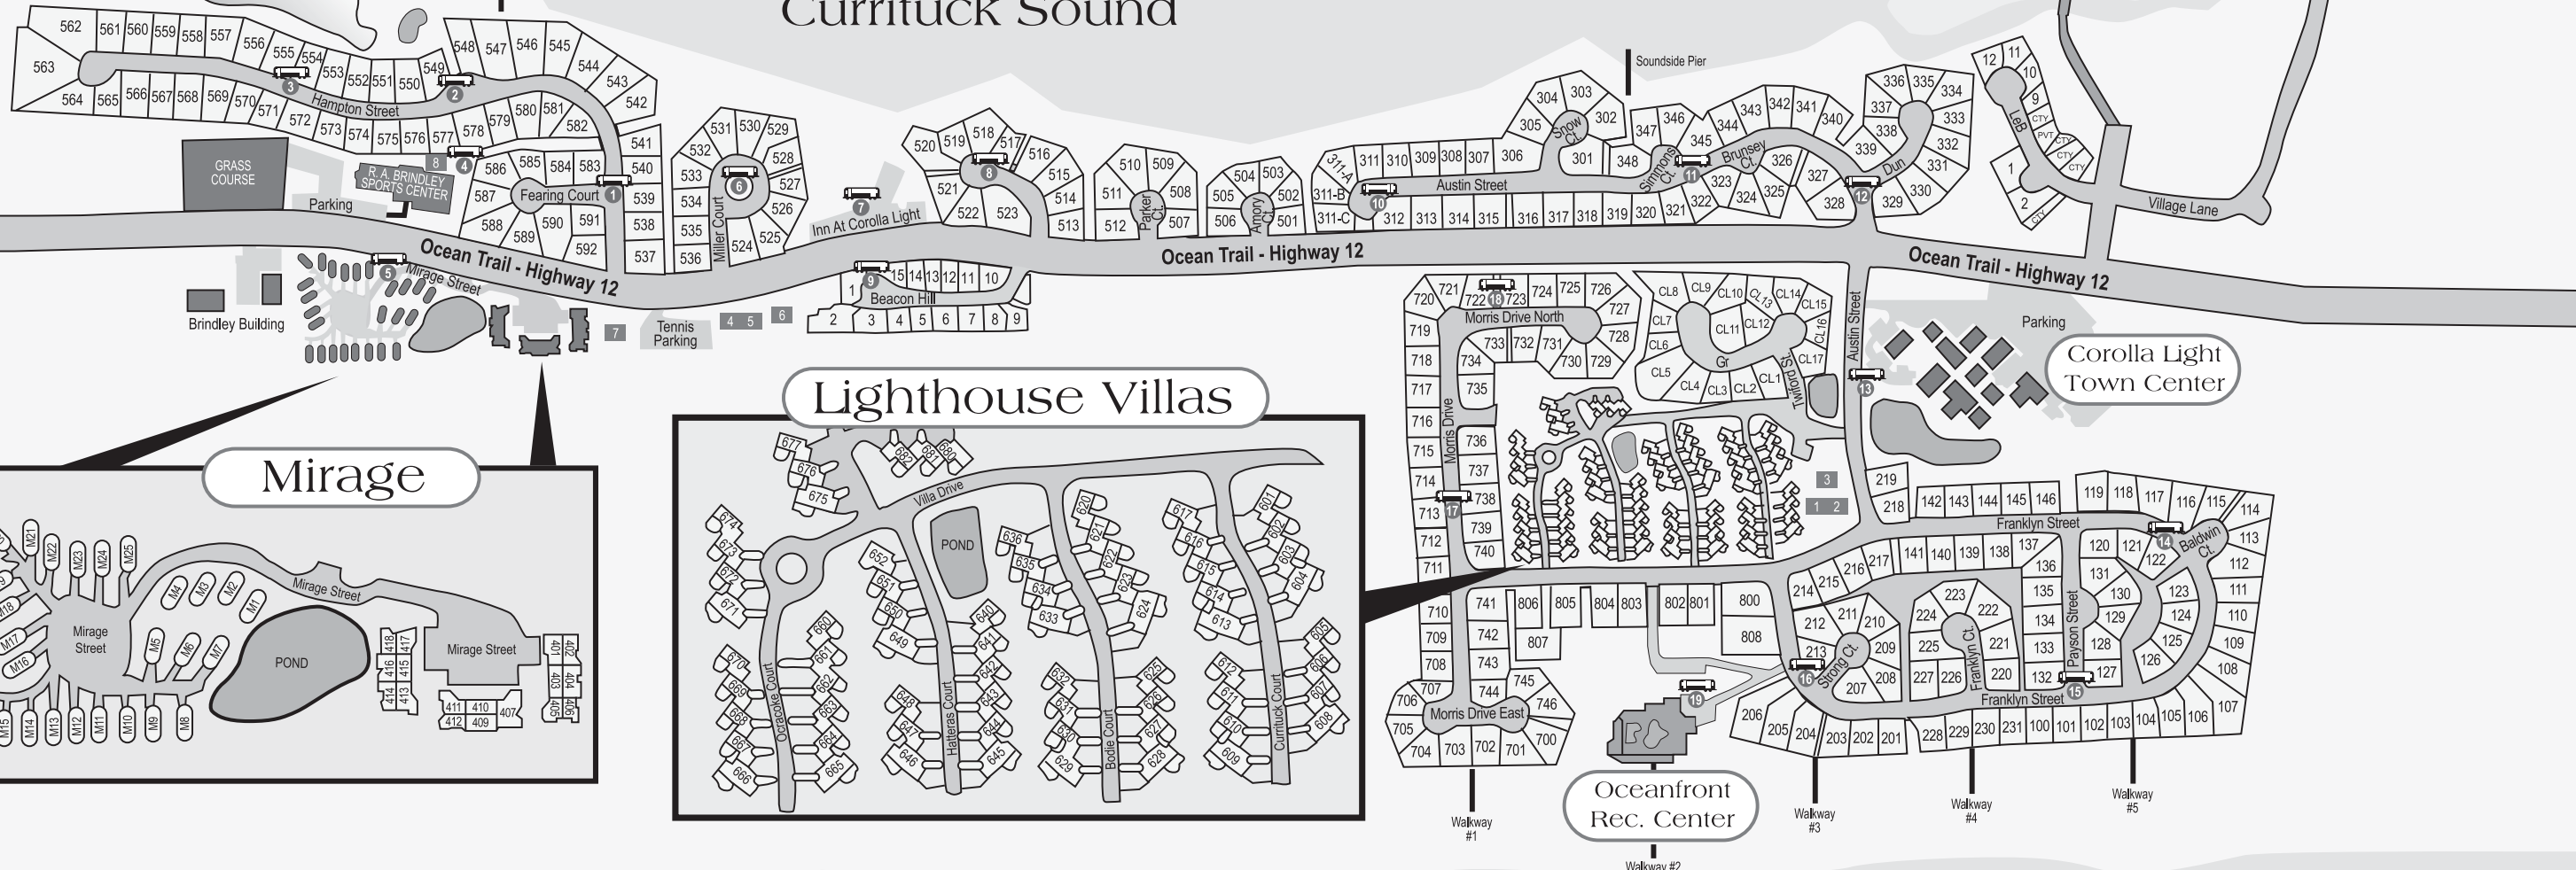

Corolla Light

Currituck Sound

The Whalehead Club

Boat Ramp

Ecology Pier

LAKE

Soundside Pier

Soundside Pier

Mirage

Lighthouse Villas

Corolla Light Town Center

Oceanfront Rec. Center

Atlantic Ocean

Corolla Light Trolley Stops:

- ➊ Near House #583 on Hampton St.
- ➋ Near Entrance to Soundside Pool on Hampton St.
- ➌ Between House #554 & #555 on Hampton St.
- ➍ On Trolley Trail on Northside of Sports Center
- ➎ At Maint. Entrance to the Mirage on Mirage St.
- ➏ Miller Court near House #533
- ➐ Inn at Corolla Light
- ➑ Baum Court Near House #517
- ➒ South End of Beacon Hill
- ➓ On Austin St. on Soundside Near House #312
- ➑ Simmons Court off Austin St. on Soundside
- ➒ On Austin St. on Soundside Near Dunton Dr.
- ➓ Austin St. on Oceanside just North of Corolla Light Town Center
- ➑ On Franklyn St. Near Baldwin Ct.
- ➒ On Corner of Payson St. and Franklyn St. on East Side
- ➓ Franklyn St. and Strong Ct.
- ➑ On Morris Drive Near House #713
- ➒ At Morris Dr. North Near House #723
- ➓ At Oceanfront Clubhouse by Basketball Ct.

OFFICE PHONE: 252-453-9650

If checking in after 5 PM and you have any problems, please call the After-Hours Emergency Phone.

After-Hours Emergency Phone: 252-202-8672

These maps are for representative locations only. Not to be used for navigational purposes.