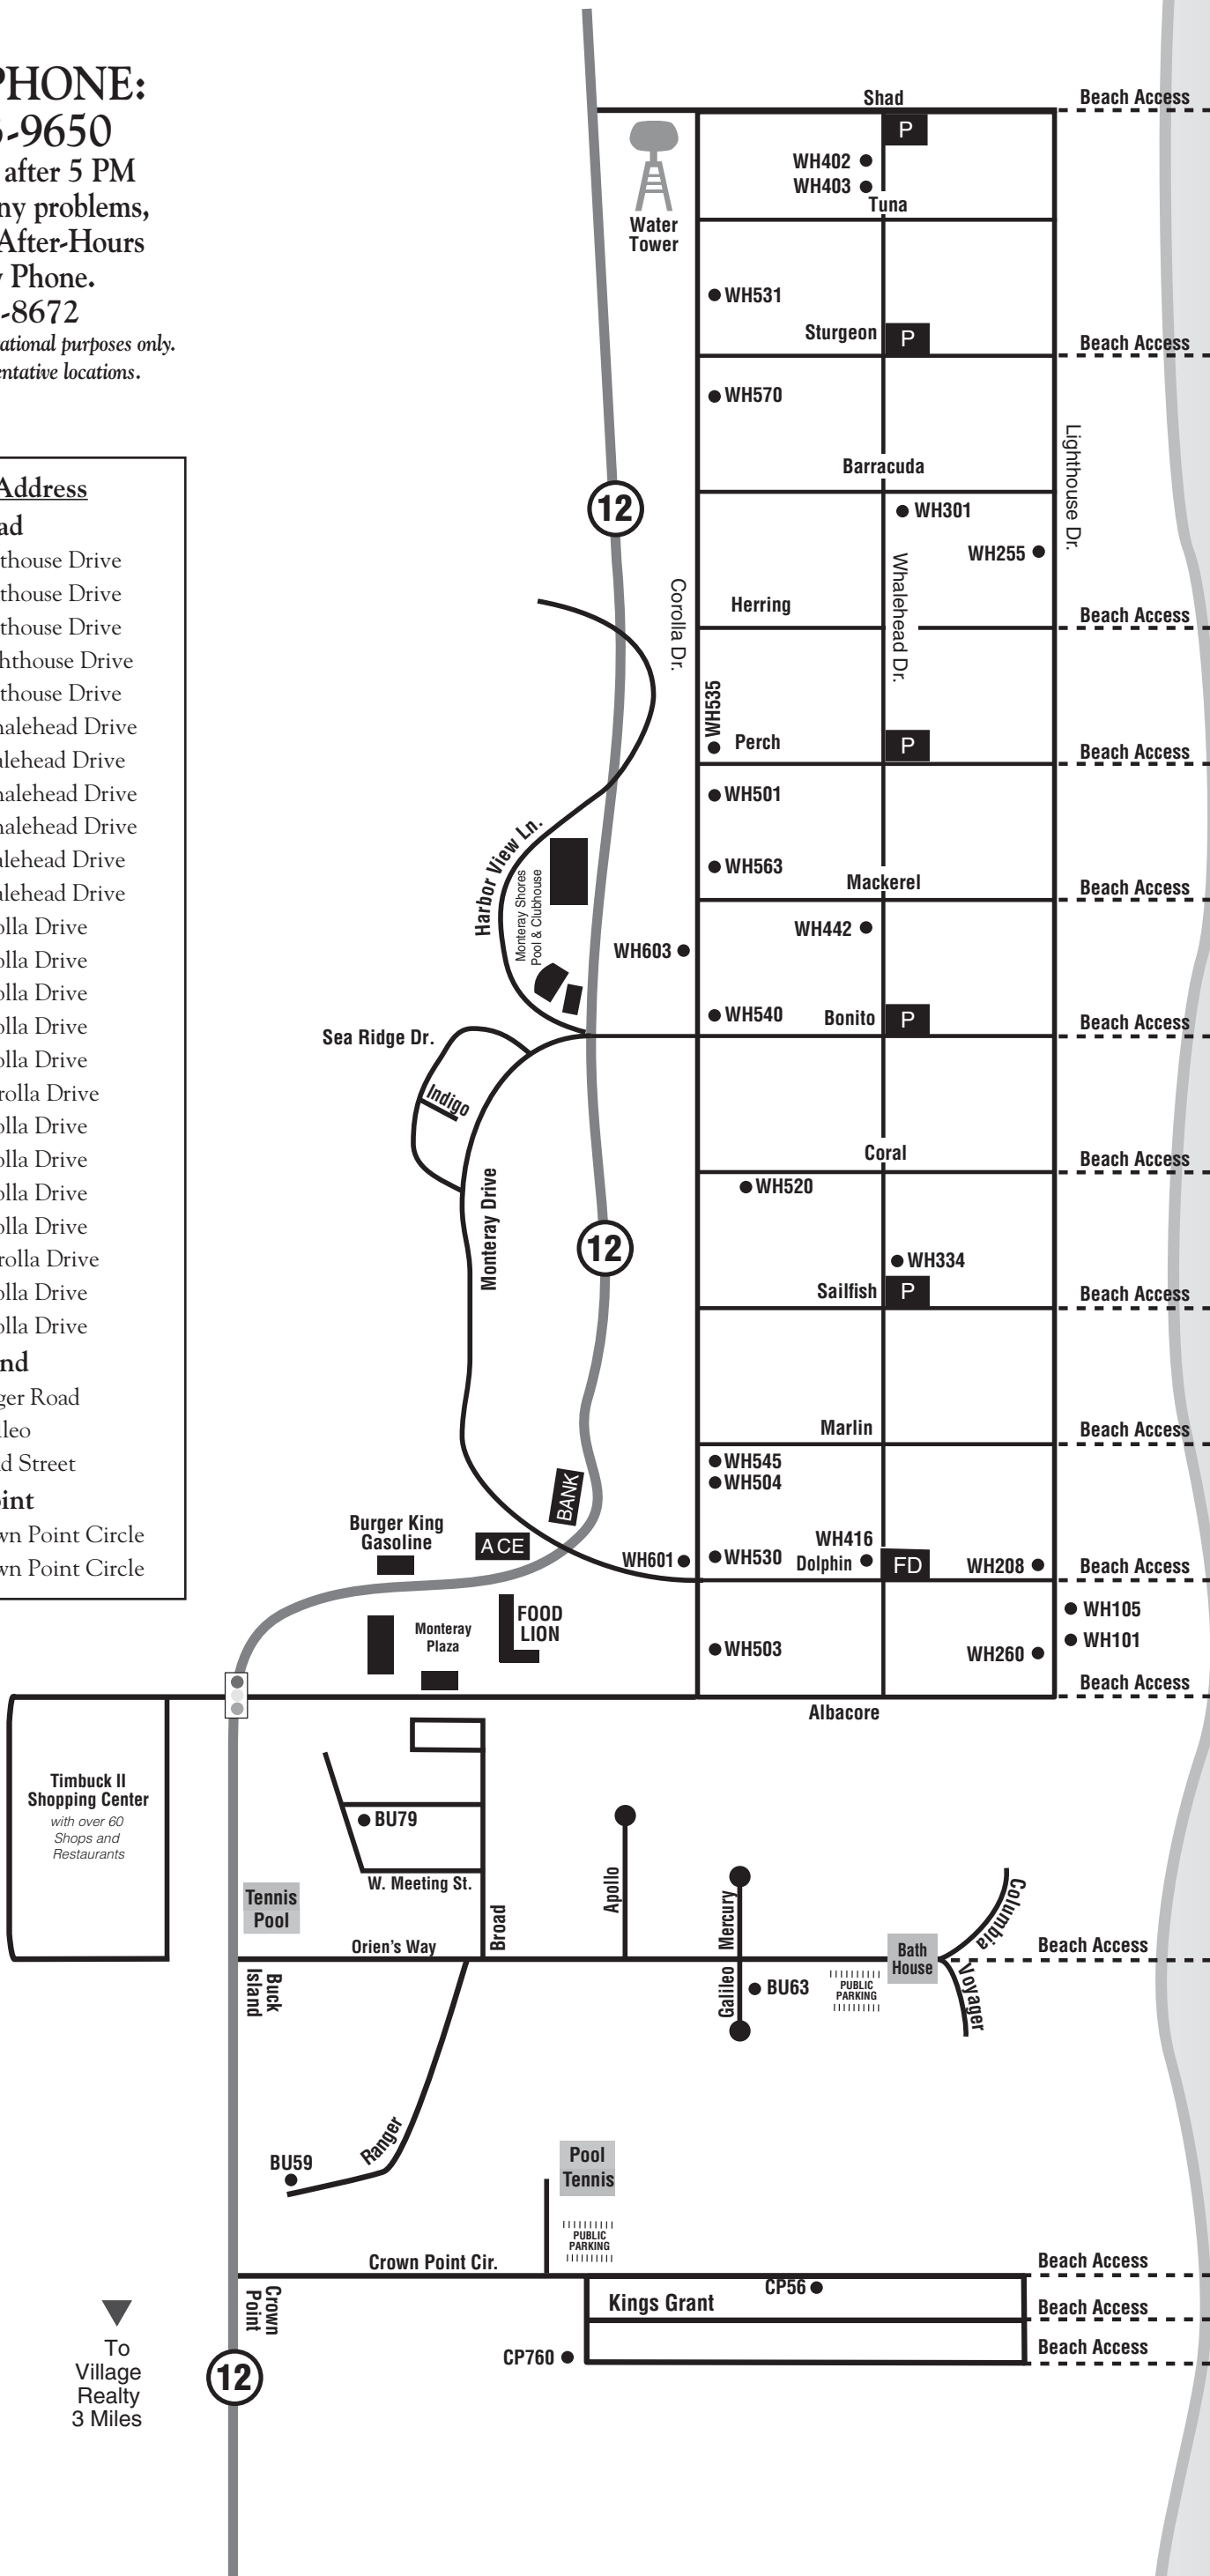

Properties by Address

Whalehead

WH101	815 Lighthouse Drive
WH105	817 Lighthouse Drive
WH208	826 Lighthouse Drive
WH255	1016 Lighthouse Drive
WH260	814 Lighthouse Drive
WH301	1021 Whalehead Drive
WH334	881 Whalehead Drive
WH402	1078 Whalehead Drive
WH403	1076 Whalehead Drive
WH416	824 Whalehead Drive
WH442	942 Whalehead Drive
WH501	967 Corolla Drive
WH503	805 Corolla Drive
WH504	839 Corolla Drive
WH520	895 Corolla Drive
WH530	827 Corolla Drive
WH531	1063 Corolla Drive
WH535	973 Corolla Drive
WH540	927 Corolla Drive
WH545	845 Corolla Drive
WH563	963 Corolla Drive
WH570	1045 Corolla Drive
WH601	824 Corolla Drive
WH603	932 Corolla Drive

Buck Island

BU59	796 Ranger Road
BU63	783 Galleo
BU79	790 Broad Street

Crown Point

CP56	778 Crown Point Circle
CP760	760 Crown Point Circle

Currituck Sound

▼
To
Village
Realty
3 Miles

Atlantic Ocean