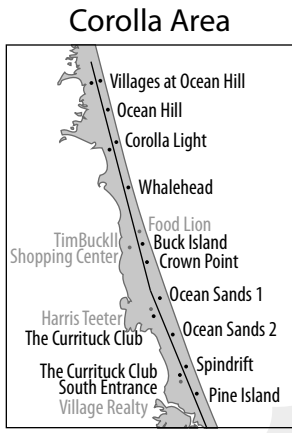

Whalehead

Buck Island & Crown Point

WHALEHEAD BEACH

Properties by Address

Whalehead

- WH101 815 Lighthouse Drive
- WH105 817 Lighthouse Drive
- WH208 826 Lighthouse Drive
- WH255 1016 Lighthouse Drive
- WH260 814 Lighthouse Drive
- WH301 1021 Whalehead Drive
- WH334 881 Whalehead Drive
- WH402 1078 Whalehead Drive
- WH403 1076 Whalehead Drive
- WH416 824 Whalehead Drive
- WH442 942 Whalehead Drive
- WH501 967 Corolla Drive
- WH503 805 Corolla Drive
- WH520 895 Corolla Drive
- WH530 827 Corolla Drive
- WH531 1063 Corolla Drive
- WH535 973 Corolla Drive
- WH540 927 Corolla Drive
- WH545 845 Corolla Drive
- WH563 963 Corolla Drive
- WH570 1045 Corolla Drive
- WH601 824 Corolla Drive
- WH603 932 Corolla Drive

Buck Island

- BU59 796 Ranger Road
- BU63 783 Galileo Road
- BU78 780 Meeting Street
- BU79 790 Broad Street

Crown Point

- CP19 719 Crown Point Circle
- CP56 778 Crown Point Circle
- CP760 760 Crown Point Circle

Buck Island Gate Code:

Legend

Public Parking P

Beach Accesses

----- Paved or Boardwalk

----- Sand Path

Currituck Sound

Atlantic Ocean